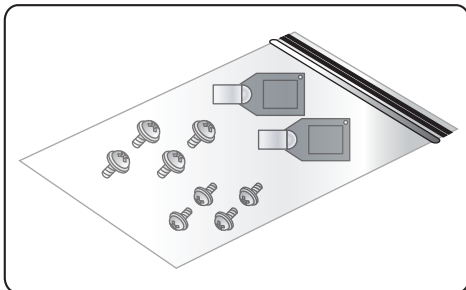

1. Package Content